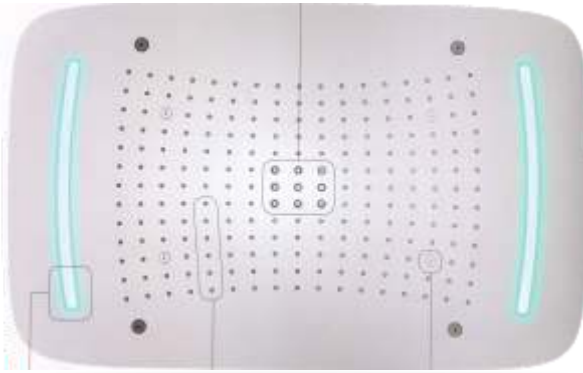

RAIN SHOWER

PRS02

SPECIFICATIONS

Size: 700 X 430 MM

Material: Brass CP

Multi-flow overhead shower
with LED lights